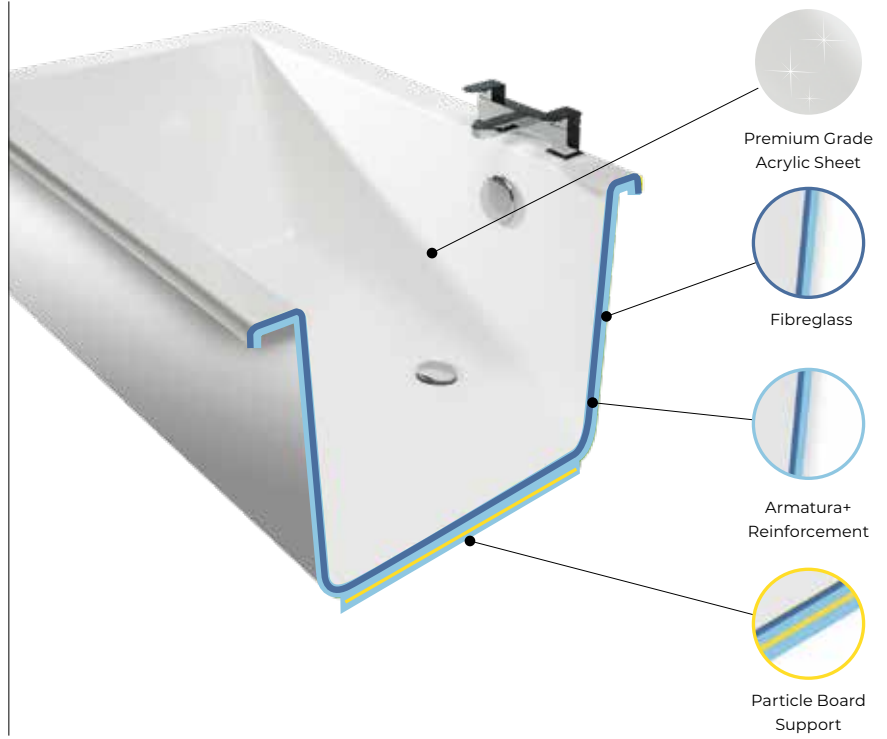

See page 104

**Over-Bath
Shower Screens**

See page 112

Armatura Plus Baths

- Premium grade European sourced acrylic sheet
- An exterior of 4 super reinforced bonded layers for rigidity
- GRP reinforced throughout for strength
- Encapsulated wooden reinforcement to the base
- Adjustable heavy duty euro leg kit
- Bonded pre-drilled fixing blocks for bath panel clips ensure simple secure installation
- Wall fixing brackets
- Supplied with tap hole un-drilled, to allow multiple position choice of taps
- Coordinating super reinforced bath panels

Relax in luxury and find your perfect bath solution.

We have everything you need for your bath and shower requirements, from luxurious standalone baths to bath shower mixers. Design wise, there are many different baths to choose from, including L-shaped, oval, square and double ended. We also offer a beautiful range of freestanding baths and taps, to create a stunning centrepiece for your larger bathroom spaces. All are manufactured to the highest standards to ensure they look as good in years to come as when they were fitted.