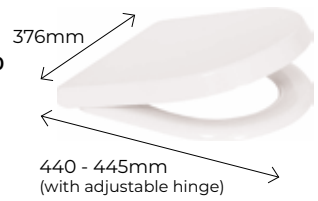

Lora D-Shape WC Seat

23606

Tough thermoset
Quick release soft close metal hinges

£90.00