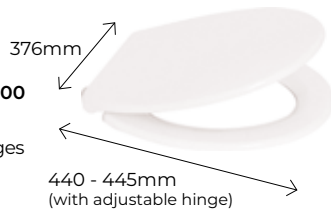

Toilet Seats

Linn Top Fix Quick Release Seat

23607

Tough thermoset
Quick release soft close metal hinges

£67.00