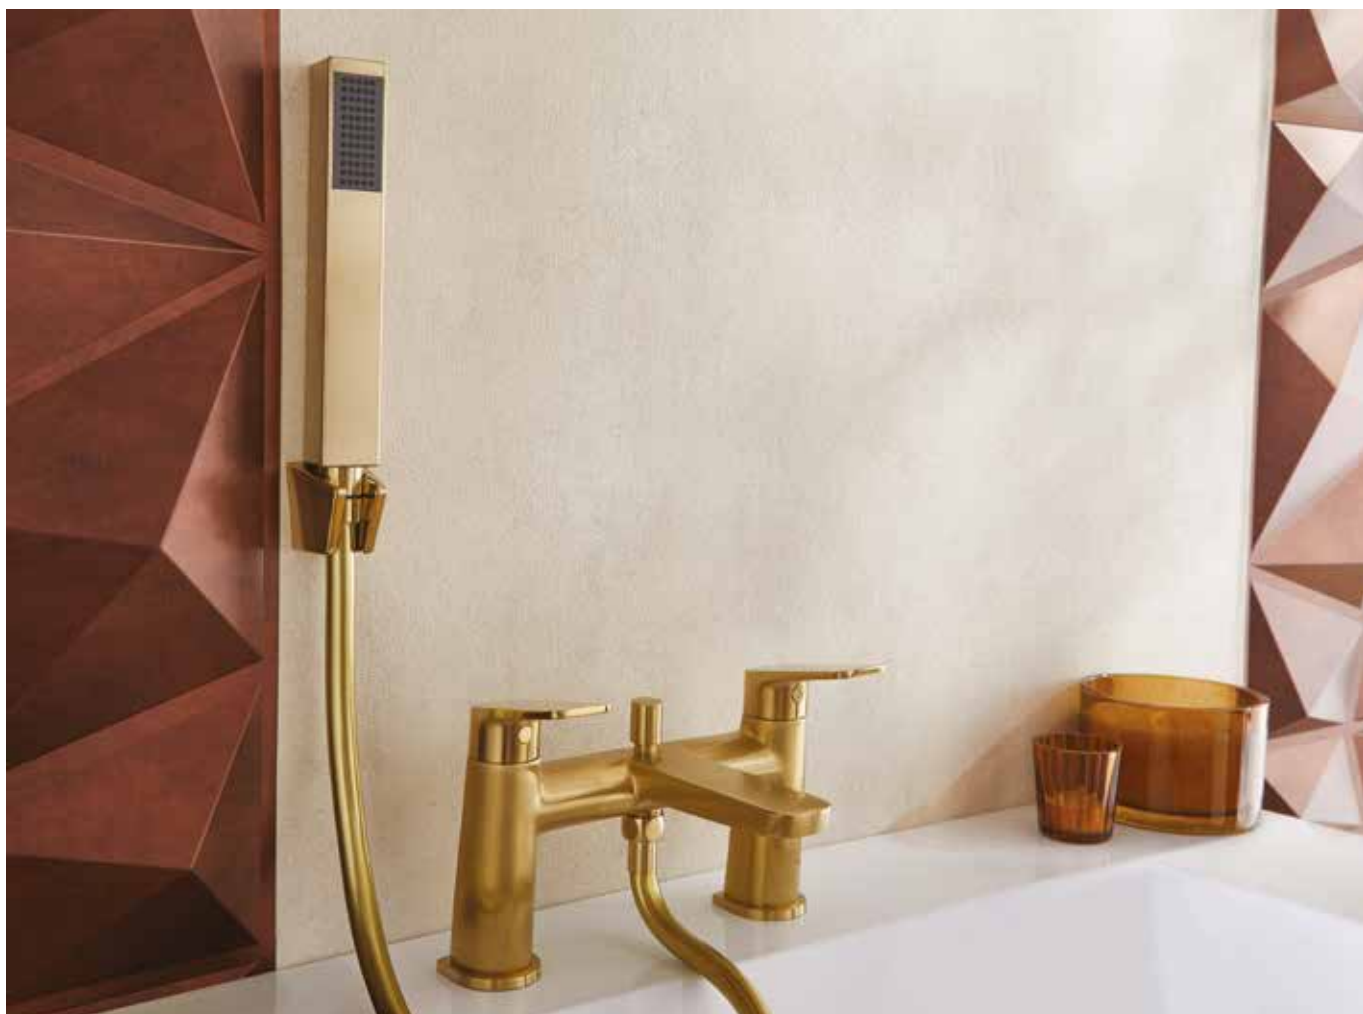

NEW
RANGE
2025