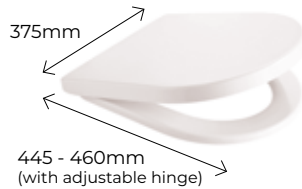

£90.00

Lora D2-Shape WC Seat

23613

Tough thermoset
Quick release soft close metal hinges

£106.00

Aros D-Shape Slimline WC Seat

23609

Tough thermoset
Quick release soft close metal hinges