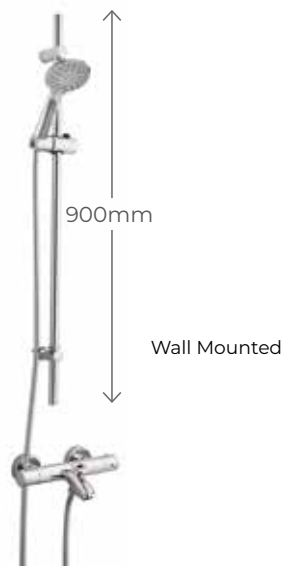

Wall Mounted

Thornton Twin Outlet Bath Shower Mixer

13025 **£315.00**

Premium Bath Shower Mixer

Exposed thermostatic bath shower mixer with multi-mode shower kit

- W2963mm H700mm
- Wall or deck mounted (legs supplied as standard)

■ Chrome finish