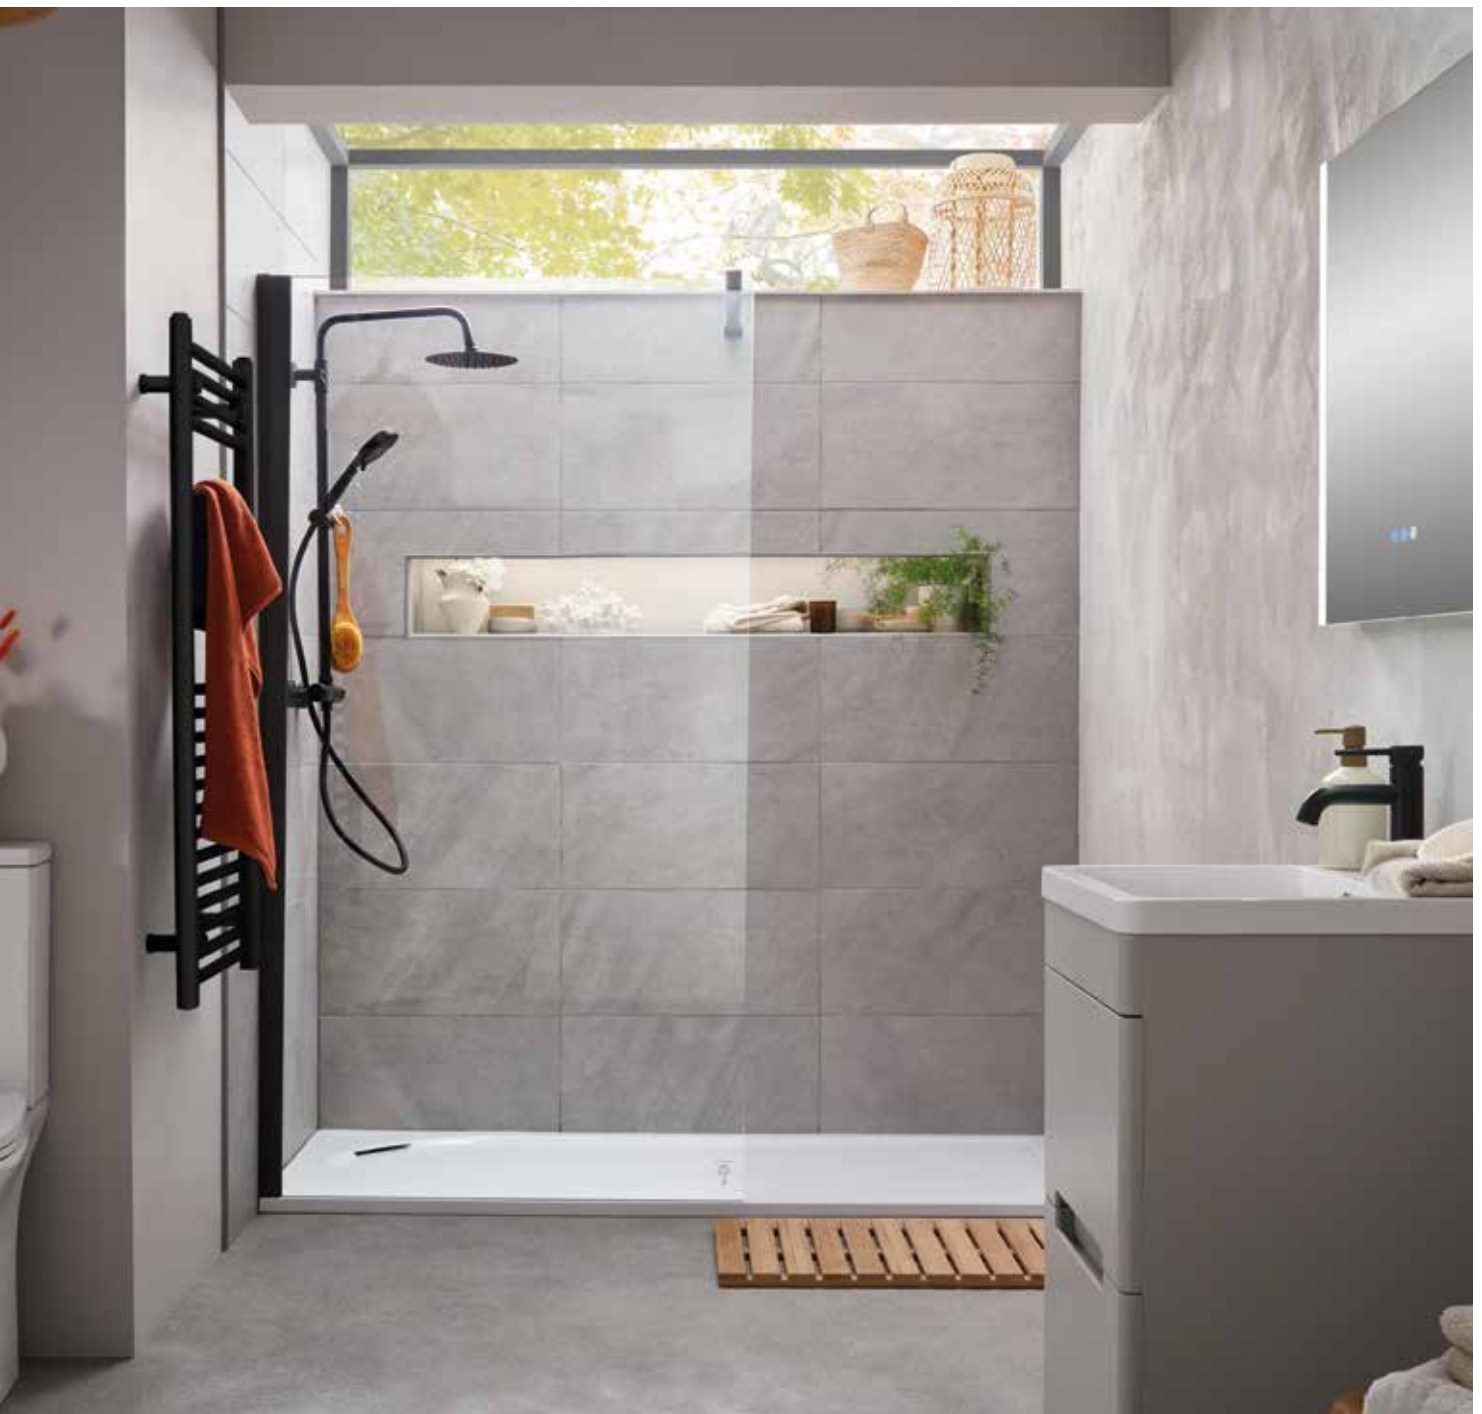

Relax in luxury and find your perfect bath solution.

We have everything you need for your bath and shower requirements, from luxurious standalone baths to bath shower mixers. Design wise, there are many different baths to choose from, including L-shaped, oval, square and double ended. We also offer a beautiful range of freestanding baths and taps, to create a stunning centrepiece for your larger bathroom spaces. All are manufactured to the highest standards to ensure they look as good in years to come as when they were fitted.

Indulging in a large 1700mm shower tray with a wetroom panel will look modern and chic – especially if you finish the look off with black taps and a rainfall showerhead. In contrast to this, if you decide you'd rather have both a bath and shower, you can opt for a shower over a bath and screen to save on your space.