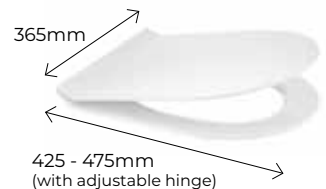

Aros D-Shape Slimline WC Seat

23609

Tough thermoset
Quick release soft close metal hinges

£99.00