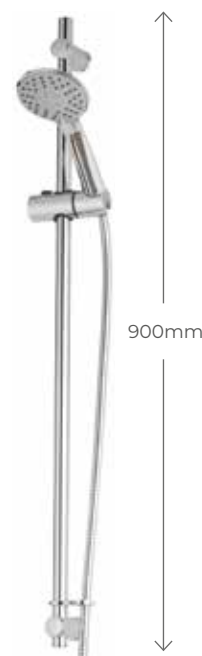

Nevis Shower Rail Kit

13035 H900mm

■ Chrome finish

Shower Rail Kit complete with 2m Hose & Handset

2 adjustable brackets

900mm

£67.00